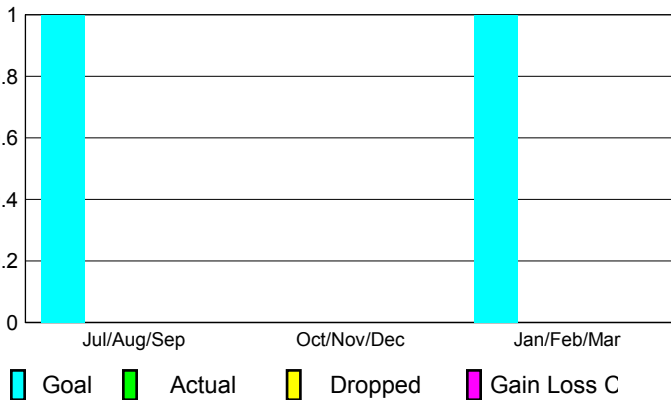

## CLUBS

Club Results  
2012-2013

Clubs  
2011-2012

Month	New Club Goal	Actual New Clubs	Actual Dropped Clubs	Gain/Loss of Clubs	Gain/Loss of Clubs
Jul/Aug/Sep	1	0	0	0	1
Oct/Nov/Dec	0	0	0	0	0
Jan/Feb/Mar	1	0	0	0	1
<b>Totals</b>	<b>2</b>	<b>0</b>	<b>0</b>	<b>0</b>	<b>2</b>

### Club Results 2012-2013

Goal, New, Dropped, Gain/Loss