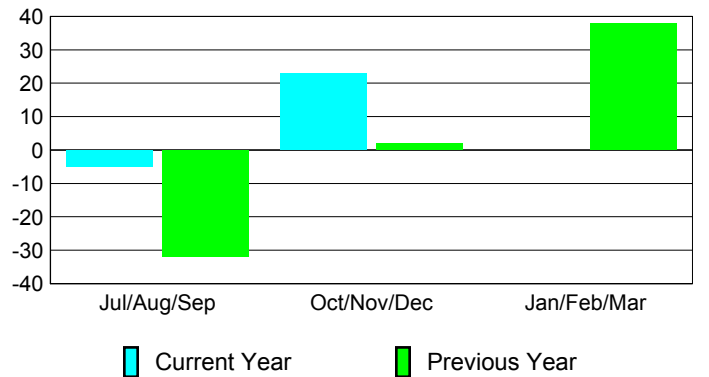

Gender Comparison 2012-2013

Jul/Aug/Sep

Oct/Nov/Dec

Jan/Feb/Mar

Male

Female