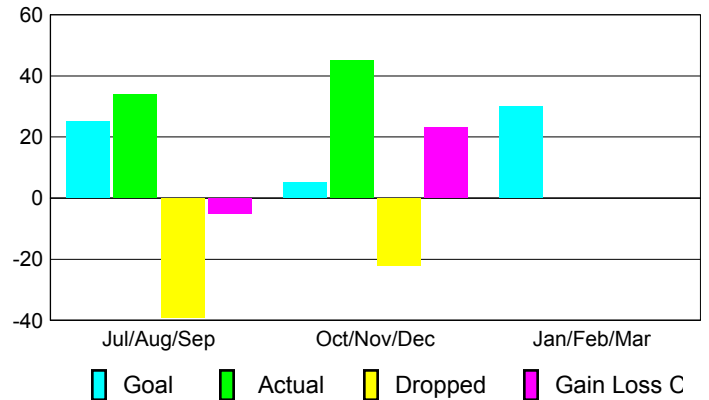

### YTD Status Quo Clubs 2012-2013

Status Quo Clubs Compared to Status Quo Members

## MEMBERSHIP

Membership Results  
2012-2013

Membership  
2011-2012

Month	Net Memb Goal	Actual New Memb	Actual Dropped Memb	Gain/Loss of Memb	Gain/Loss of Memb
Jul/Aug/Sep	25	34	-39	-5	-32
Oct/Nov/Dec	5	45	-22	23	2
Jan/Feb/Mar	30	0	0	0	38
<b>Totals</b>	<b>60</b>	<b>79</b>	<b>-61</b>	<b>18</b>	<b>8</b>

### Membership Results 2012-2013

Goal, New, Dropped, Gain/Loss

### Comparison of Membership Gain/Loss

Current Year Compared to the Previous Year